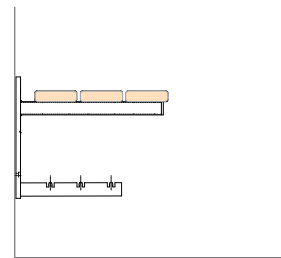

6220 - Bankkonsole mit Wandbefestigung und Schuhrost