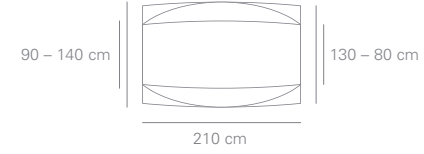

110 cm
120 cm
130 cm
140 cm

110 cm
120 cm
130 cm
140 cm

110 cm
120 cm
130 cm
140 cm

110 cm
120 cm
130 cm
140 cm

110 cm
120 cm
130 cm
140 cm

110 cm
120 cm
130 cm
140 cm

110 cm
120 cm
130 cm
140 cm

110 cm
120 cm
130 cm
140 cm

120 cm
130 cm
140 cm

120 cm
130 cm
140 cm