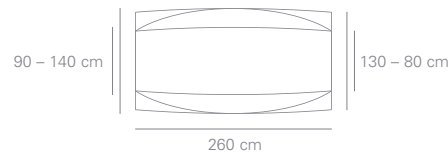

110 cm
120 cm
130 cm
140 cm

110 cm
120 cm
130 cm
140 cm

110 cm
120 cm
130 cm
140 cm

110 cm
120 cm
130 cm
140 cm

110 cm
120 cm
130 cm
140 cm

110 cm
120 cm
130 cm
140 cm

110 cm
120 cm
130 cm
140 cm

110 cm
120 cm
130 cm
140 cm

120 cm
130 cm
140 cm

120 cm
130 cm
140 cm