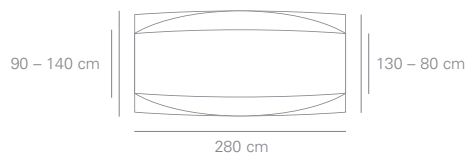

110 cm
120 cm
130 cm
140 cm

110 cm
120 cm
130 cm
140 cm

110 cm
120 cm
130 cm
140 cm

110 cm
120 cm
130 cm
140 cm

110 cm
120 cm
130 cm
140 cm

110 cm
120 cm
130 cm
140 cm

110 cm
120 cm
130 cm
140 cm

110 cm
120 cm
130 cm
140 cm

120 cm
130 cm
140 cm

120 cm
130 cm
140 cm