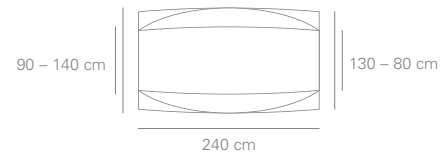

110 cm
120 cm
130 cm
140 cm

110 cm
120 cm
130 cm
140 cm

110 cm
120 cm
130 cm
140 cm

110 cm
120 cm
130 cm
140 cm

110 cm
120 cm
130 cm
140 cm

110 cm
120 cm
130 cm
140 cm

110 cm
120 cm
130 cm
140 cm

110 cm
120 cm
130 cm
140 cm

120 cm
130 cm
140 cm

120 cm
130 cm
140 cm