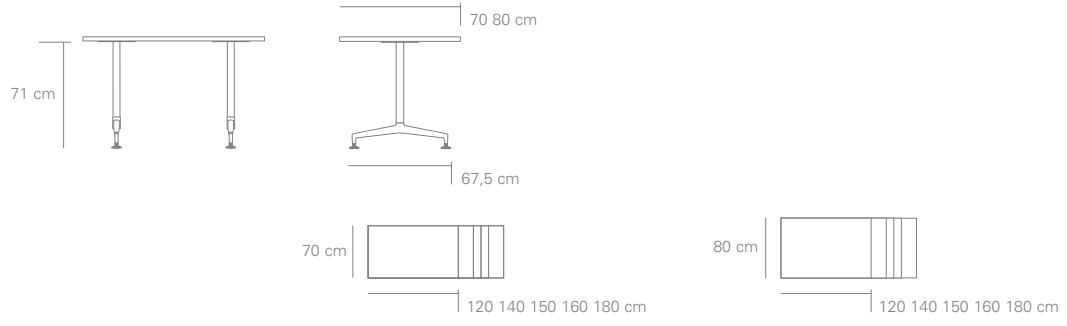

8400

Linking tops.
Einsteckplatten.
Tussenbladen.
Plateaux intermédiaires.