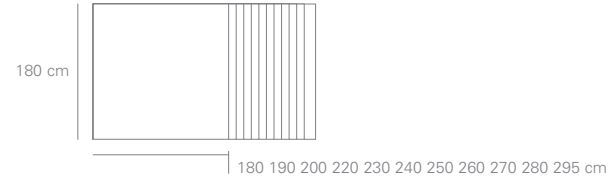

Additional top sizes.
Weitere Plattengrößen.
Leverbare afmetingen.
Dimensions supplémentaires.