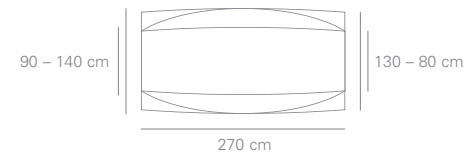

110 cm
120 cm
130 cm
140 cm

110 cm
120 cm
130 cm
140 cm

110 cm
120 cm
130 cm
140 cm

110 cm
120 cm
130 cm
140 cm

110 cm
120 cm
130 cm
140 cm

110 cm
120 cm
130 cm
140 cm

110 cm
120 cm
130 cm
140 cm

110 cm
120 cm
130 cm
140 cm

120 cm
130 cm
140 cm

120 cm
130 cm
140 cm