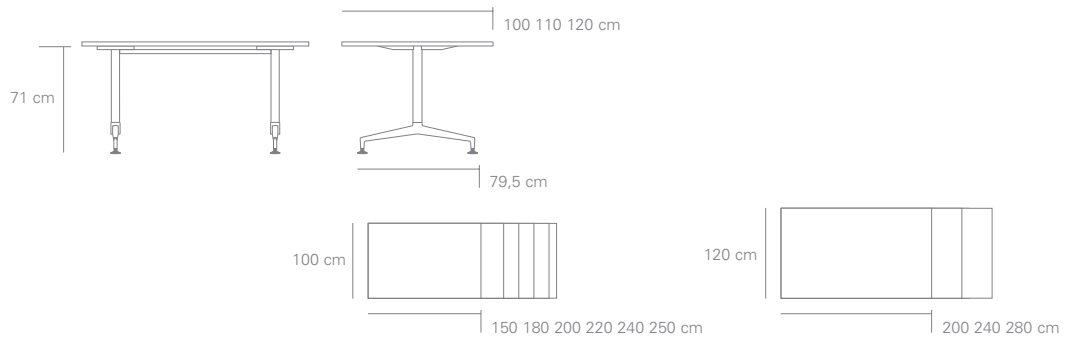

8400

Linking tops.
Einsteckplatten.
Tussenbladen.
Plateaux intermédiaires.