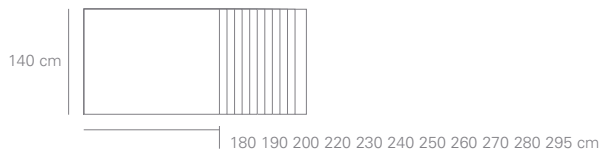

Additional top sizes.
Weitere Plattengrößen.
Leverbare afmetingen.
Dimensions supplémentaires.