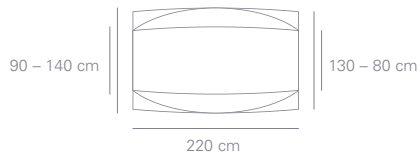

110 cm
120 cm
130 cm
140 cm

110 cm
120 cm
130 cm
140 cm

110 cm
120 cm
130 cm
140 cm

110 cm
120 cm
130 cm
140 cm

110 cm
120 cm
130 cm
140 cm

110 cm
120 cm
130 cm
140 cm

110 cm
120 cm
130 cm
140 cm

110 cm
120 cm
130 cm
140 cm

120 cm
130 cm
140 cm

120 cm
130 cm
140 cm