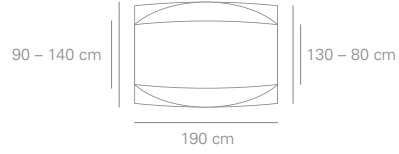

110 cm
120 cm
130 cm
140 cm

110 cm
120 cm
130 cm
140 cm

110 cm
120 cm
130 cm
140 cm

110 cm
120 cm
130 cm
140 cm

110 cm
120 cm
130 cm
140 cm

110 cm
120 cm
130 cm
140 cm

110 cm
120 cm
130 cm
140 cm

110 cm
120 cm
130 cm
140 cm

120 cm
130 cm
140 cm

120 cm
130 cm
140 cm