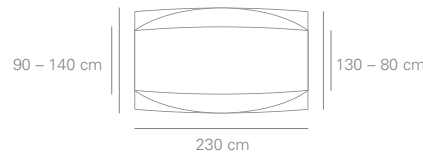

110 cm
120 cm
130 cm
140 cm

110 cm
120 cm
130 cm
140 cm

110 cm
120 cm
130 cm
140 cm

110 cm
120 cm
130 cm
140 cm

110 cm
120 cm
130 cm
140 cm

110 cm
120 cm
130 cm
140 cm

110 cm
120 cm
130 cm
140 cm

110 cm
120 cm
130 cm
140 cm

120 cm
130 cm
140 cm

120 cm
130 cm
140 cm