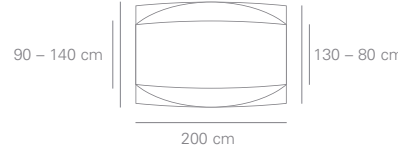

110 cm
120 cm
130 cm
140 cm

110 cm
120 cm
130 cm
140 cm

110 cm
120 cm
130 cm
140 cm

110 cm
120 cm
130 cm
140 cm

110 cm
120 cm
130 cm
140 cm

110 cm
120 cm
130 cm
140 cm

110 cm
120 cm
130 cm
140 cm

110 cm
120 cm
130 cm
140 cm

120 cm
130 cm
140 cm

120 cm
130 cm
140 cm