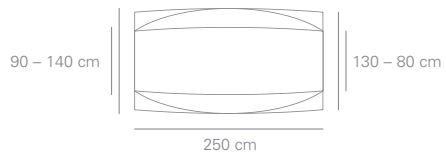

110 cm
120 cm
130 cm
140 cm

110 cm
120 cm
130 cm
140 cm

110 cm
120 cm
130 cm
140 cm

110 cm
120 cm
130 cm
140 cm

110 cm
120 cm
130 cm
140 cm

110 cm
120 cm
130 cm
140 cm

110 cm
120 cm
130 cm
140 cm

110 cm
120 cm
130 cm
140 cm

120 cm
130 cm
140 cm

120 cm
130 cm
140 cm